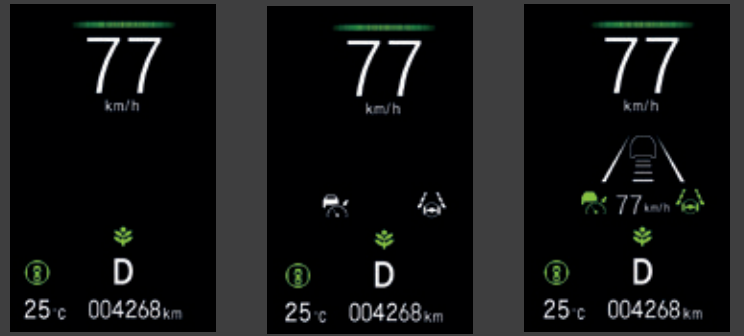

AMBIENT LIGHT - FRONT FOOTWELL

A COCKPIT THAT MAKES PERFECT SENSE

The well-laid out instrument panel makes sure all your controls are within easy reach and can be accessed at the flick of a finger. The clean refreshing design language creates a seamless driving experience in the City. Driver posture is thoughtfully and ergonomically accounted for. The advanced touchscreen connects with Smartphones wirelessly, for hassle-free connection to your social & digital lifestyle.

17.7 CM HD FULL COLOUR TFT METER[^] WITH DRIVER INFORMATION INTERFACE

ADAPTIVE CRUISE CONTROL VISUAL DISPLAY, CMBS & RDM STATUS, DIGITAL SPEED DISPLAY

20.3 CM ADVANCED TOUCHSCREEN DISPLAY AUDIO

WIRELESS SMARTPHONE CONNECTIVITY (ANDROID AUTO™, APPLE CARPLAY®)