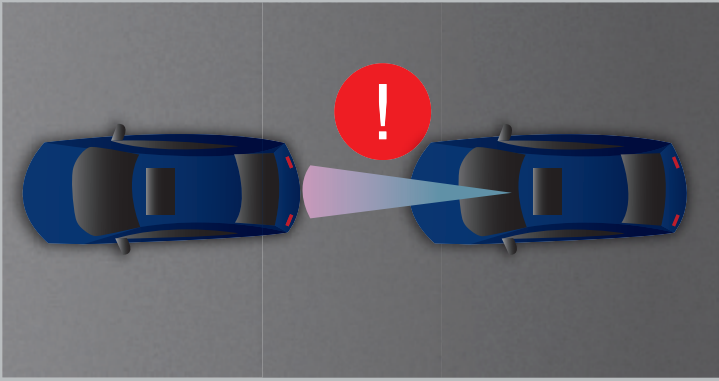

Honda
SENSING

————— FIRST-IN-SEGMENT[^] —————

**Honda SENSING[^] (ADAS Technology)
Mitigates Collisions Using
Advanced Technology**

A high-performance front camera with a wide-angle, far-reaching detection system that alerts the driver and minimises the risk of accidents.

Honda SENSING

COLLISION MITIGATION BRAKING SYSTEM

Provides advance warning where risk of collision is imminent, through audio and visual alerts to the driver. Applies brakes to slow down the speed of the car and mitigates collision.

ROAD DEPARTURE MITIGATION SYSTEM

Provides advance warning through audio and visual alerts to the driver when the car seems to deviate from the lane. Provides steering wheel support when the car seems to deviate from road boundaries.

LANE KEEP ASSIST SYSTEM

Assists the driver to steer the wheel and helps the car to drive in the middle of the lane when cruising along the highway.

ADAPTIVE CRUISE CONTROL

Assists acceleration and braking operation when cruising on highways while maintaining safe distance from the preceding car.