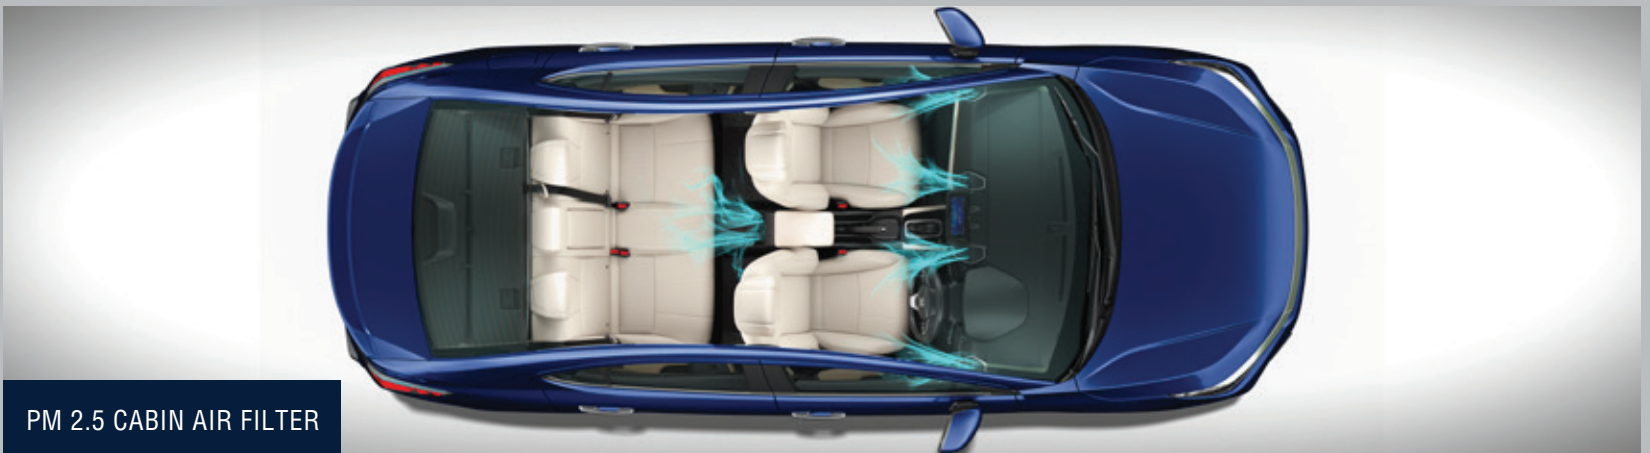

PM 2.5 CABIN AIR FILTER