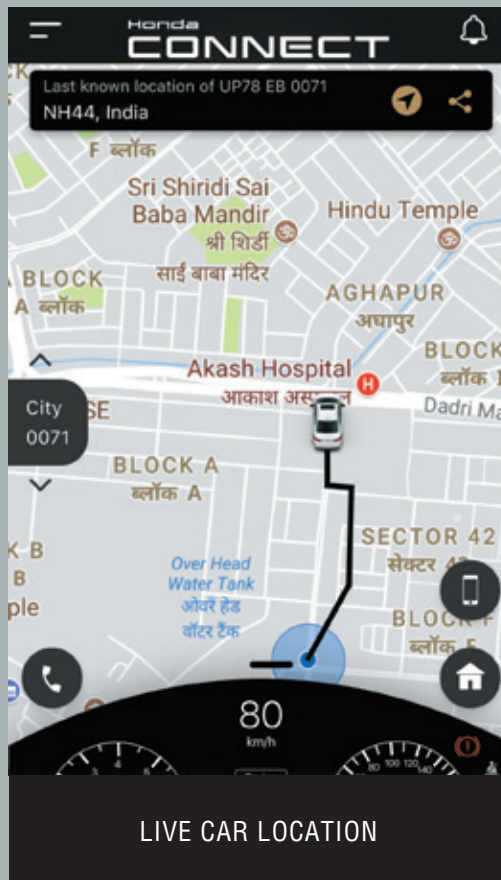

LANE KEEP ASSIST SYSTEM

Assists the driver to steer the wheel and helps the car to drive in the middle of the lane when cruising along the highway.

ADAPTIVE CRUISE CONTROL

Assists acceleration and braking operation when cruising on highways while maintaining safe distance from the preceding car.

AUTO HIGH-BEAM

Switches between high beam and low beam automatically at night to support good visibility for driver as well as preceding or oncoming car.

LEAD CAR DEPARTURE NOTIFICATION SYSTEM

Inform the driver with visual and audible alerts when the vehicle ahead has started moving.

With the next gen Honda Connect app for smartphone, you can get up-to-date information about your vehicle - all at your fingertips.

5 INDUSTRY FIRST
YEAR SUBSCRIPTION

India's first connected car with Alexa[#] remote capability