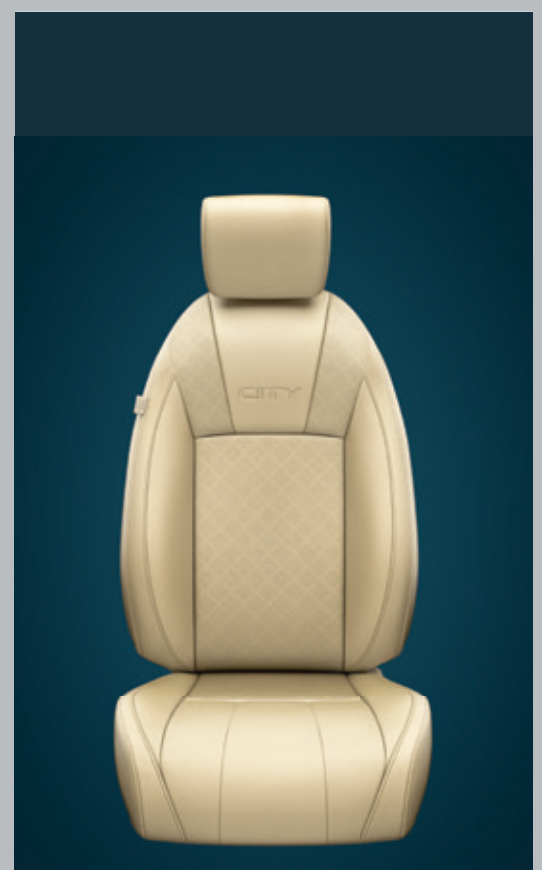

SIDE AIR BAG COMPATIBLE SEAT COVER