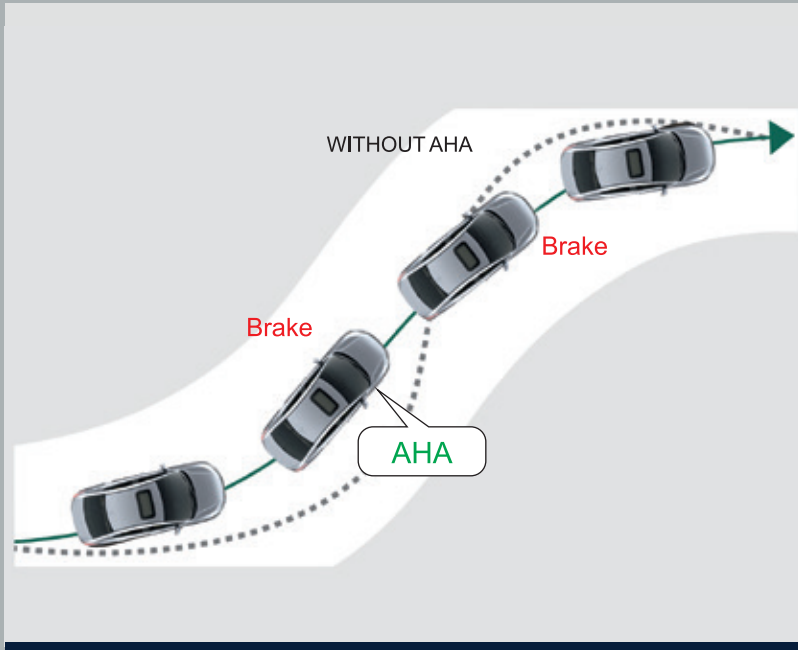

AGILE HANDLING ASSIST^