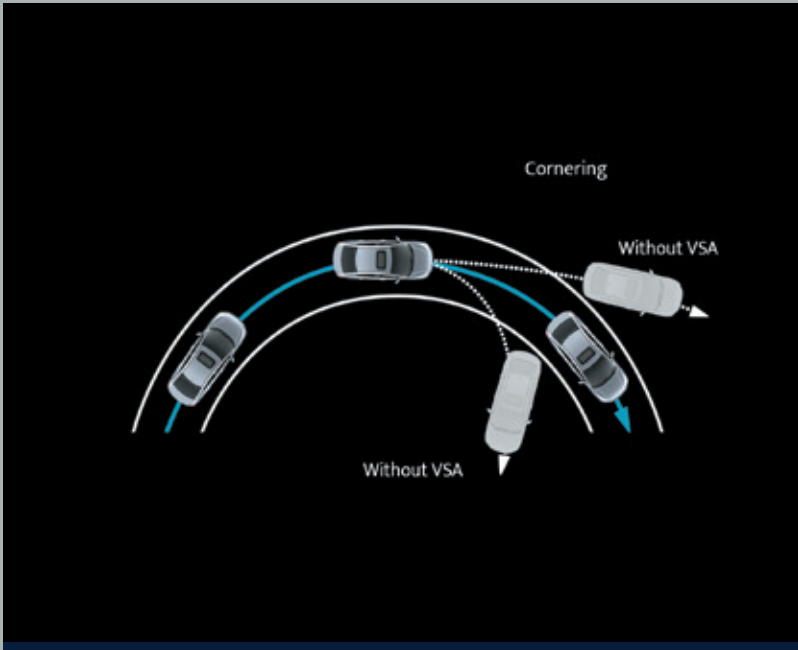

VEHICLE STABILITY ASSIST (VSA)