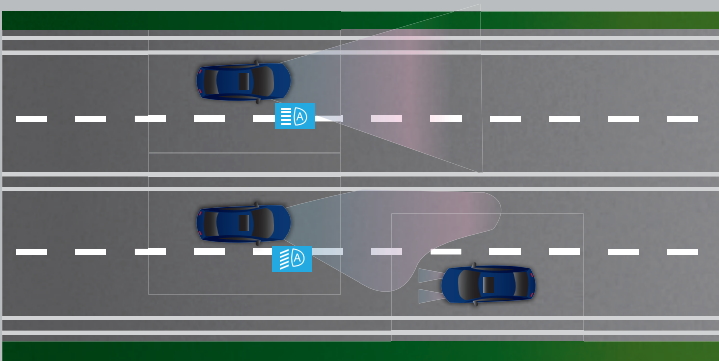

ROAD DEPARTURE MITIGATION SYSTEM

Provides advance warning through audio and visual alerts to the driver when the car seems to deviate from the lane. Provides steering wheel support when the car seems to deviate from road boundaries.

LANE KEEP ASSIST SYSTEM

Assists the driver to steer the wheel and helps the car to drive in the middle of the lane when cruising along the highway.

ADAPTIVE CRUISE CONTROL

Assists acceleration and braking operation when cruising on highways while maintaining safe distance from the preceding car.

AUTO HIGH-BEAM

Switches between high beam and low beam automatically at night to support good visibility for driver as well as preceding or oncoming car.

LEAD CAR DEPARTURE NOTIFICATION SYSTEM

Inform the driver with visual and audible alerts when the vehicle ahead has started moving.