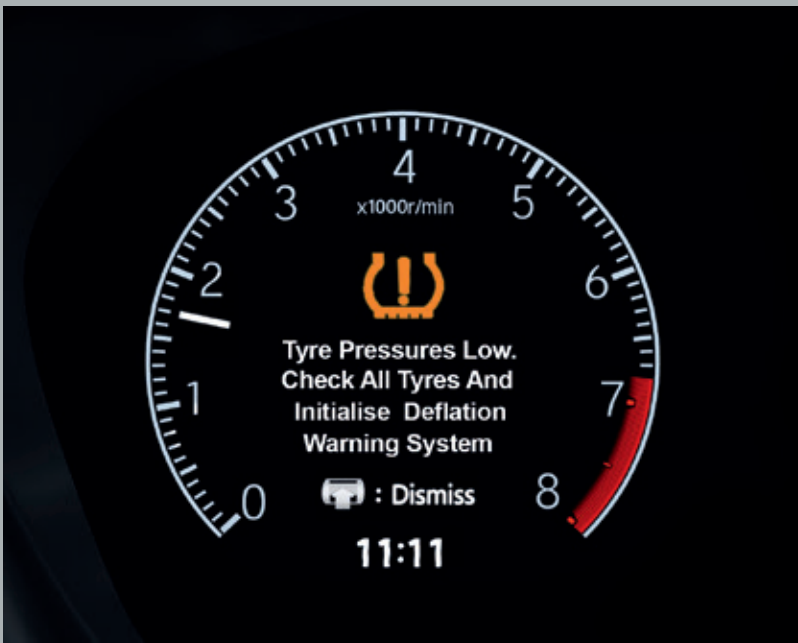

RAIN SENSING WIPERS

ALL POWER WINDOW AUTO UP/DOWN WITH PINCH GUARD

ALL SEATS HEAD RESTRAINTS WITH 3-POINT ELR SEATBELTS

VEHICLE STABILITY ASSIST (VSA)

AGILE HANDLING ASSIST^

ABS WITH EBD

AUTO DIMMING INSIDE REAR VIEW MIRROR WITH FRAMELESS DESIGN

REAR ISOFIX ANCHORAGES & TETHER

IMMOBILIZER WITH ANTI-THEFT ALARM

TYRE PRESSURE MONITORING SYSTEM (DEFLATION WARNING SYSTEM)

SEATBELT INDICATOR & REMINDER (ALL 5 SEATS)

CONVENIENCES
THAT RAISE
THE BAR OF YOUR
EXPERIENCE