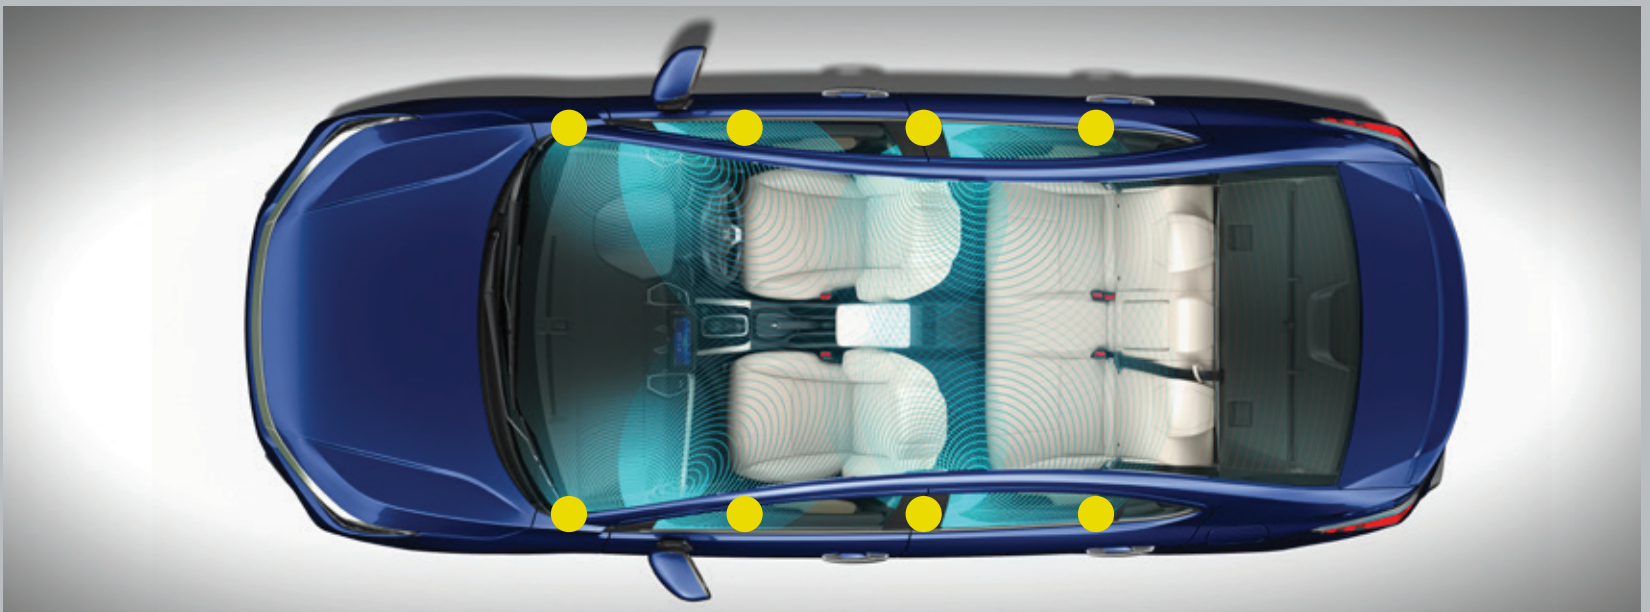

WEBLINK** (SMARTPHONE CONNECTIVITY)

FRONT USB (2) & CHARGING PORT (1)

8 SPEAKER PREMIUM SURROUND SOUND SYSTEM (4 Speakers + 4 Tweeters)