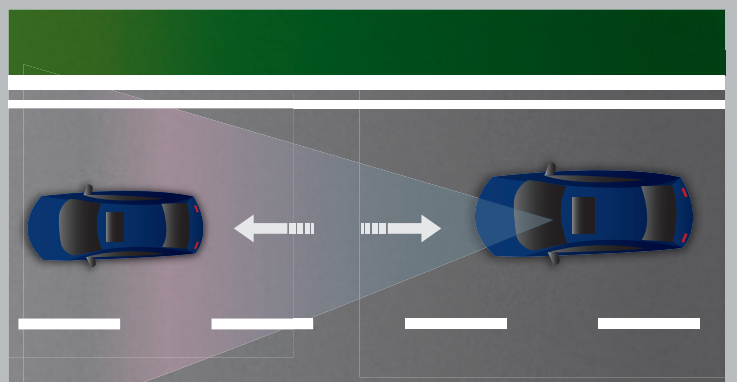

Honda SENSING

COLLISION MITIGATION BRAKING SYSTEM

Provides advance warning where risk of collision is imminent, through audio and visual alerts to the driver. Applies brakes to slow down the speed of the car and mitigates collision.

ROAD DEPARTURE MITIGATION SYSTEM

Provides advance warning through audio and visual alerts to the driver when the car seems to deviate from the lane. Provides steering wheel support when the car seems to deviate from road boundaries.

LANE KEEP ASSIST SYSTEM

Assists the driver to steer the wheel and helps the car to drive in the middle of the lane when cruising along the highway.

ADAPTIVE CRUISE CONTROL

Assists acceleration and braking operation when cruising on highways while maintaining safe distance from the preceding car.