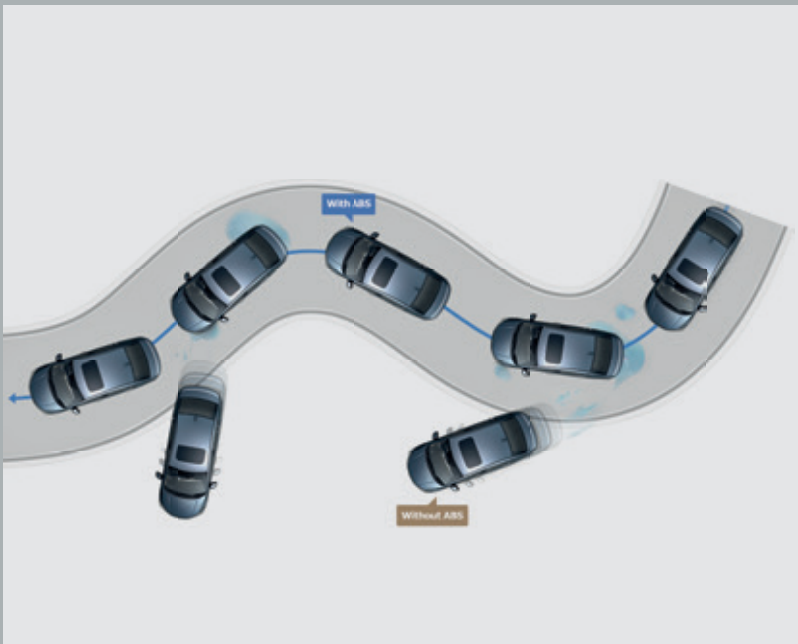

ABS WITH EBD