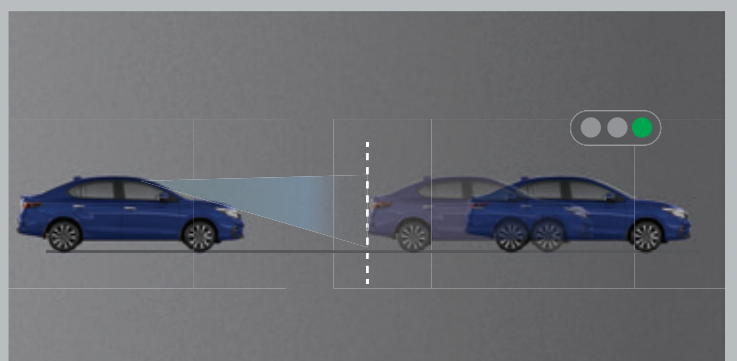

Honda SENSING

COLLISION MITIGATION BRAKING SYSTEM

Provides advance warning where risk of collision is imminent, through audio and visual alerts to the driver. Applies brakes to slow down the speed of the car and mitigates collision.

ROAD DEPARTURE MITIGATION SYSTEM

Provides advance warning through audio and visual alerts to the driver when the car seems to deviate from the lane. Provides steering wheel support when the car seems to deviate from road boundaries.

LANE KEEP ASSIST SYSTEM

Assists the driver to steer the wheel and helps the car to drive in the middle of the lane when cruising along the highway.

ADAPTIVE CRUISE CONTROL

Assists acceleration and braking operation when cruising on highways while maintaining safe distance from the preceding car.

AUTO HIGH-BEAM

Switches between high beam and low beam automatically at night to support good visibility for driver as well as preceding or oncoming car.

LEAD CAR DEPARTURE NOTIFICATION SYSTEM

Inform the driver with visual and audible alerts when the vehicle ahead has started moving.