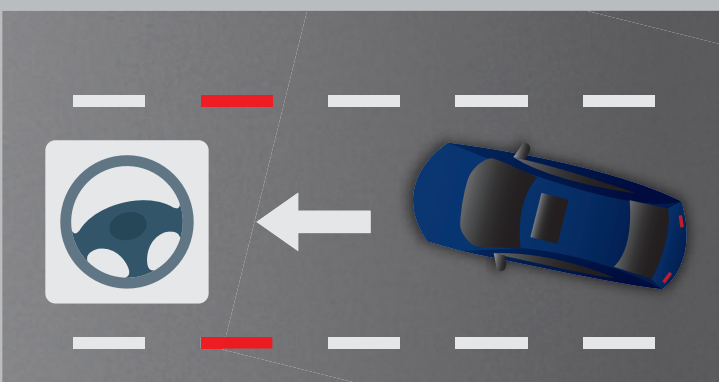

Honda SENSING

COLLISION MITIGATION BRAKING SYSTEM

Provides advance warning where risk of collision is imminent, through audio and visual alerts to the driver. Applies brakes to slow down the speed of the car and mitigates collision.

ROAD DEPARTURE MITIGATION SYSTEM

Provides advance warning through audio and visual alerts to the driver when the car seems to deviate from the lane. Provides steering wheel support when the car seems to deviate from road boundaries.

LANE KEEP ASSIST SYSTEM

Assists the driver to steer the wheel and helps the car to drive in the middle of the lane when cruising along the highway.

ADAPTIVE CRUISE CONTROL

Assists acceleration and braking operation when cruising on highways while maintaining safe distance from the preceding car.

AUTO HIGH-BEAM

Switches between high beam and low beam automatically at night to support good visibility for driver as well as preceding or oncoming car.

LEAD CAR DEPARTURE NOTIFICATION SYSTEM

Inform the driver with visual and audible alerts when the vehicle ahead has started moving.