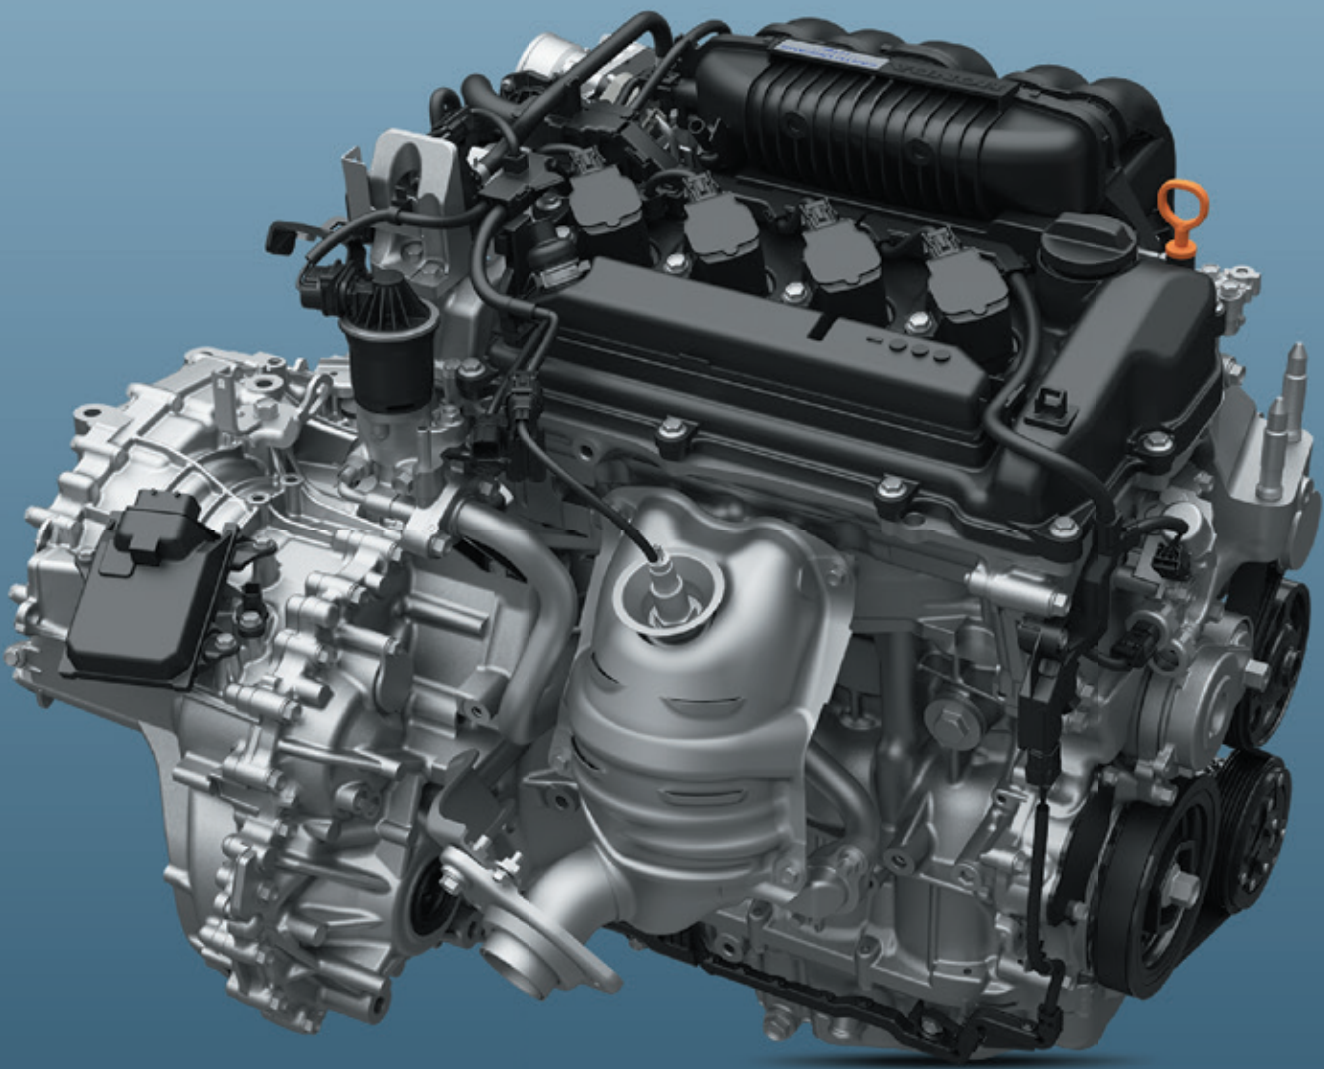

1.5 Litres i-VTEC DOHC with Variable
Timing Control (VTC)

Based on the High Accuracy Valve Control Technology called DOHC i-VTEC + VTC, this engine improves combustion efficiency, reduces friction and lowers emissions. It is a high performance engine that delivers 89 kW (121 ps) power and 145 Nm torque, with quicker torque increase at lower engine speed.